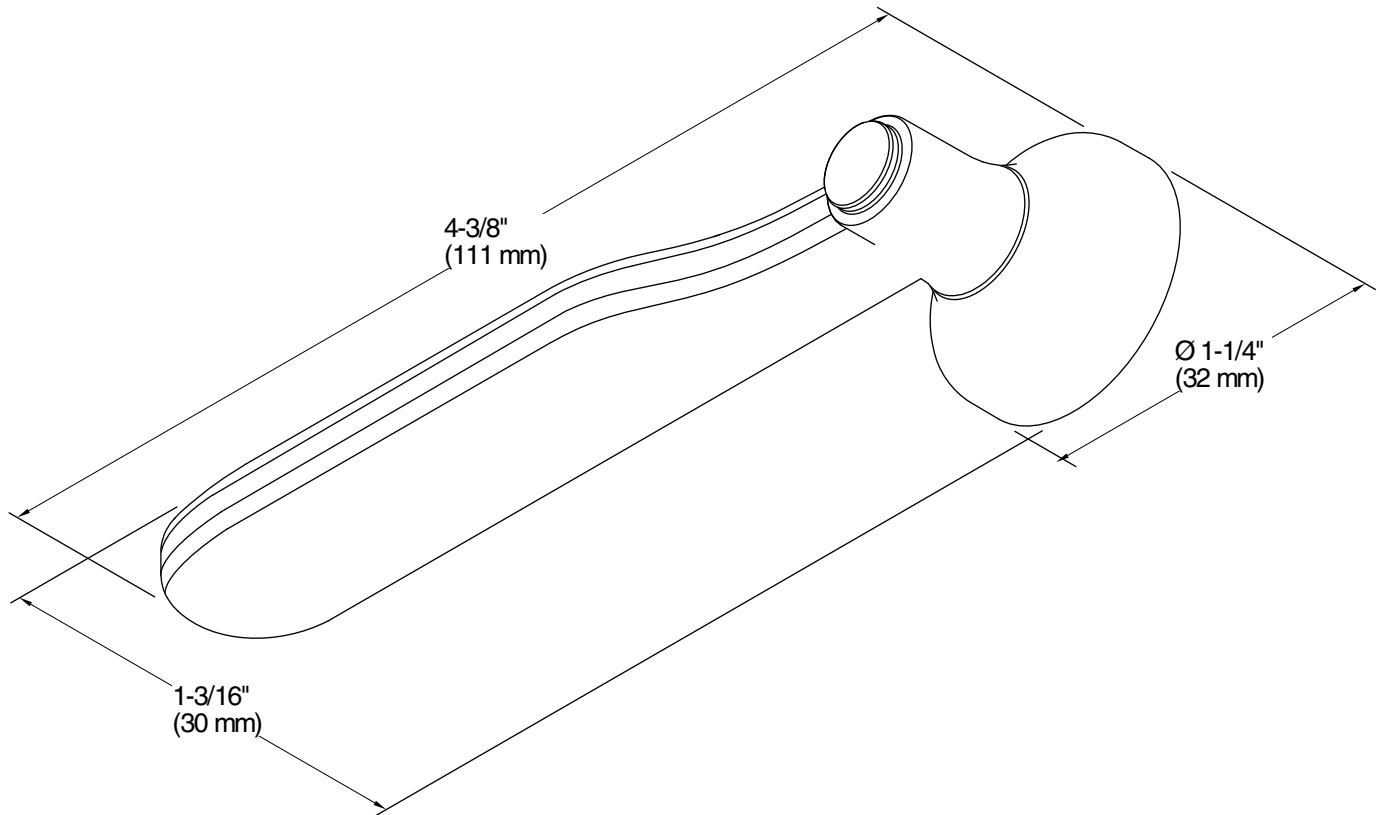

Features

- For use with the K-3950 Tresham two-piece toilet.
- Coordinates with other products in the Tresham collection.

Material

- Premium metal construction for durability and reliability.
- KOHLER finishes resist corrosion and tarnishing.

Technical Information

All product dimensions are nominal.

Material: Metal

Notes

ADA, OBC, CSA B651 compliant when installed to the specific requirements of these regulations.